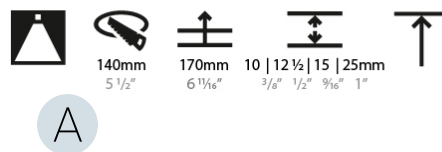

ELECTRICAL

Lamp Type: LED (Zhaga Standard)
Input Wattage (W): 13.2 / 16.5
Total Output Wattage (W): 12.1 / 14.7
Dimming: Tri-Mode (Non-Dimming and Phase Dimming (120Vac only) and 0-10V Dimming)
Driver Included: No
Driver Location: Recessed Housing
Driver Type: Constant Current - Universal
Driver Class: Class 2
Housing: See components
Input Voltage (V): 120 - 277
Constant Current (MA): 350

LED

Number of LEDs: 1
Color Temperature (°K): 2700 / 3000 / 3500 / 4000
Max. Delivered Lumen (lm): 814 / 877 / 911 / 930
Nominal Lumen (lm): 1246 / 1342 / 1396 / 1424
CRI: >90 CRI
Efficiency (%): 90.5
Lamp Life (hrs): 50000
Upon Request: RGB-W Tunable White Special Color Temperature Special LED

OPTICAL

Reflector°: 10
Optic°: Lens Pack - No Lens / Linear Spread Lens / Honeycomb / Spread Lens
Upon Request: Special Beam Angles

RATINGS AND CERTIFICATIONS

382, F 416-247-9319, www.zaneen.com
Certified by Intertek for North American standards at the end of the existing Model #. For assistance on 'custom' specifications, contact zteam@zaneen.com.
In a constant effort to supply the best product, we reserve the right to change specifications or materials without notice. The most recent specification sheets are found at zaneen.com
IP rating: IP20