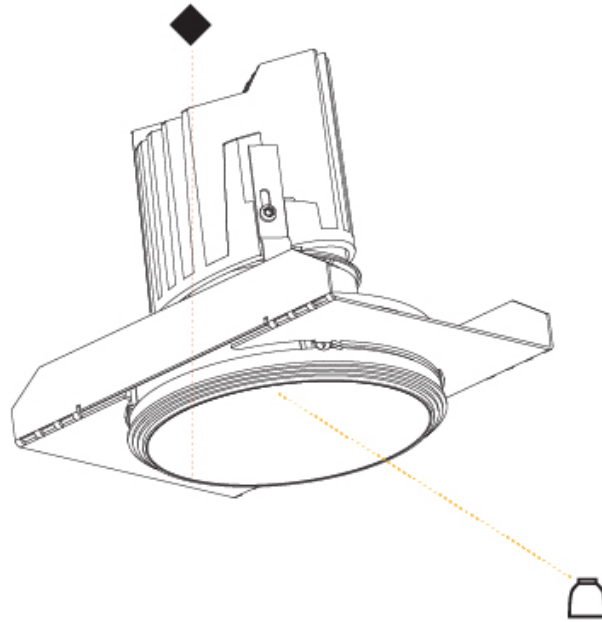

BIONIQ ROUND DEEP TRIMLESS

A35191-

PROJECT

TYPE

SPECIFIER

QUANTITY

DATE