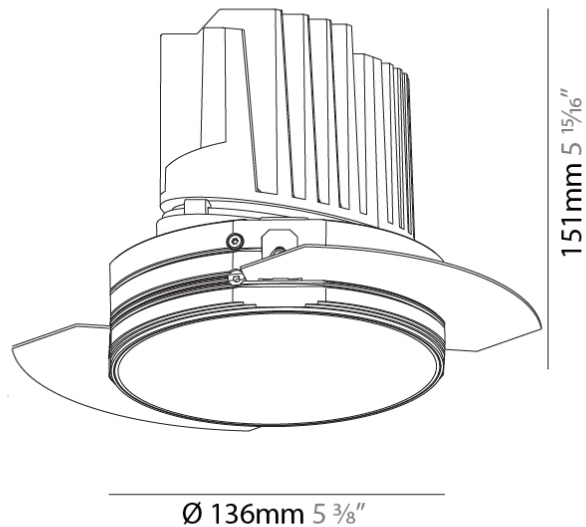

ELECTRICAL

Lamp Type: LED (Zhaga Standard)
Input Wattage (W): 28
Total Output Wattage (W): 26.4
Dimming: Tri-Mode (Non-Dimming and Phase Dimming (120Vac only) and 0-10V Dimming)
Driver Included: No
Driver Location: Recessed Housing
Driver Type: Constant Current - Universal
Driver Class: Class 2
Housing: See components
Input Voltage (V): 120 - 277
Constant Current (MA): 700

LED

Number of LEDs: 1
Color Temperature (°K): 2700 / 3000 / 3500 / 4000
Max. Delivered Lumen (lm): 2156 / 2244 / 2377 / 2425
Nominal Lumen (lm): 2909 / 3028 / 3208 / 2373
CRI: >90 CRI
Lamp Life (hrs): 50000
Upon Request: RGB-W Tunable White Special Color Temperature Special LED

OPTICAL

Reflector°: 18 / 34
Optic°: Lens Pack - No Lens / Linear Spread Lens / Honeycomb / Spread Lens
Adjustability: Fixed
Upon Request: Special Beam Angles

RATINGS AND CERTIFICATIONS

382, F 416-247-9319, www.zaneen.com
Certified by Intertek for North American standards at the end of the existing Model #. For assistance on 'custom' specifications, contact zteam@zaneen.com.
In a constant effort to supply the best product, we reserve the right to change specifications or materials without notice. The most recent specification sheets are found at zaneen.com
IP rating: IP20